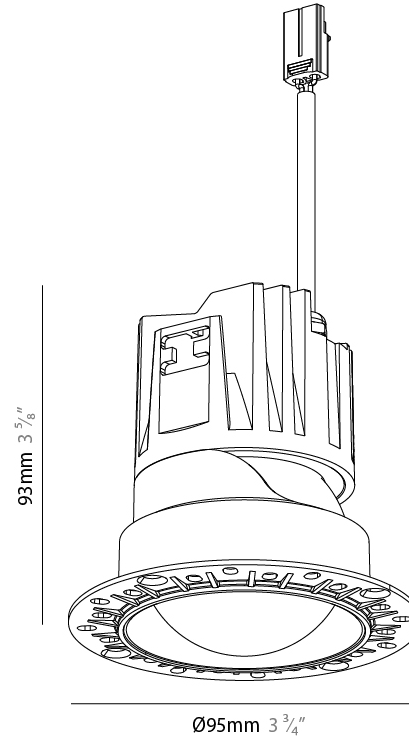

GENERAL

Series: Bioniq Evo
Partner: Prolicht
Division: Architectural
Installation: Trimless
Product Type: Downlight
Mounting Location: Ceiling
Light Distribution: Adjustable / Direct

PHYSICAL

Aperture Sizes - Downlights: 3"
Shape: Round
Diameter (mm): 95
Diameter (in): 3 3/4
Height (mm): 95
Depth (mm): 105
Height (in): 3 3/4
Depth (in): 4 1/8
Ceiling Thickness (mm): 10 - 50
Ceiling Thickness (in): 3/8 - 1 15/16
Weight (kg): 0.3
Fixture Finish: SSR / BKV / CWI / CRY / HAB / UFT / ITA / RUA / FTG / MYG / LOD / PUS / FRO / FUP / KIA / POP / BLS / SPG / MEY / GOH / CHC / COM / ABZ / JAG / OBR / MOS / ROR
Fixture Material: Extruded Aluminum
Cut-out Measurements: Ø 75mm/2 15/16"

ELECTRICAL

Lamp Type: LED (Zhaga Standard)
Input Wattage (W): 12.8
Total Output Wattage (W): 11.8
Dimming: Non-dimming / DALI Dimming / MATTER Dimming
Driver Included: No
Driver Location: Remote
Driver Type: Constant Current - Universal
Driver Class: Class 2
Constant Current (MA): 350mA
Upon Request: 0-10V Dimming / Phase Dimming

LED

Color Temperature (°K): 2400 / 2700 / 3000 / 3500 / 4000
Max. Delivered Lumen (lm): Max 1502
Nominal Lumen (lm): 2006
CRI: >90 CRI
Efficiency (%): 117
Lamp Life (hrs): 50000

OPTICAL

Beam Angle: 24 / 32 / 42
Adjustability: Rotational 350° / Tilt 30°

RATINGS AND CERTIFICATIONS

Certified By: Certified for North American Standards
IP rating: IP65
Glare Rating: ≤ 10

PROJECT
TYPE
SPECIFIER
QUANTITY
DATE