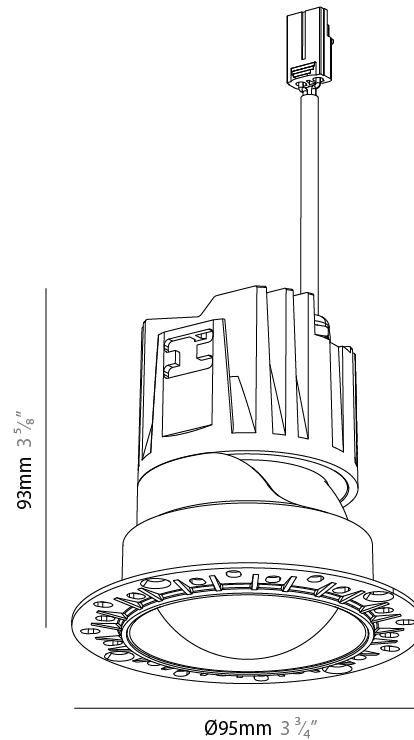

GENERAL

Series: Bioniq Evo
Partner: Prolicht
Division: Architectural
Installation: Trimless
Product Type: Downlight
Mounting Location: Ceiling
Light Distribution: Adjustable / Direct

PHYSICAL

Aperture Sizes - Downlights: 3"
Shape: Round
Diameter (mm): 95
Diameter (in): 3 3/4
Height (mm): 93
Depth (mm): 105
Height (in): 3 5/8
Depth (in): 4 1/8
Ceiling Thickness (mm): 10 - 50
Ceiling Thickness (in): 3/8 - 1 15/16
Weight (kg): 0.3
Fixture Finish: [BLK / WHI / ARB / CHR](#)
Fixture Material: Extruded Aluminum
Cut-out Measurements: Ø 75mm/2 15/16"

ELECTRICAL

Lamp Type: LED (Zhaga Standard)
Input Wattage (W): 12.8
Total Output Wattage (W): 11.8
Dimming: Non-dimming / DALI Dimming / MATTER Dimming
Driver Included: No
Driver Location: Remote
Driver Type: Constant Current - Universal
Driver Class: Class 2
Constant Current (MA): 350mA
Upon Request: 0-10V Dimming / Phase Dimming

LED

Color Temperature (*K): [2400 / 2700 / 3000 / 3500 / 4000](#)
Max. Delivered Lumen (lm): Max 604
Nominal Lumen (lm): Max 1065
CRI: >90 CRI
Efficiency (%): 47
Lamp Life (hrs): 50000

OPTICAL

Beam Angle: 10
Adjustability: Rotational 350° / Tilt 30°

RATINGS AND CERTIFICATIONS

Certified By: Certified for North American Standards
IP rating: IP65
Glare Rating: ≤ 10

PROJECT
TYPE
SPECIFIER
QUANTITY
DATE