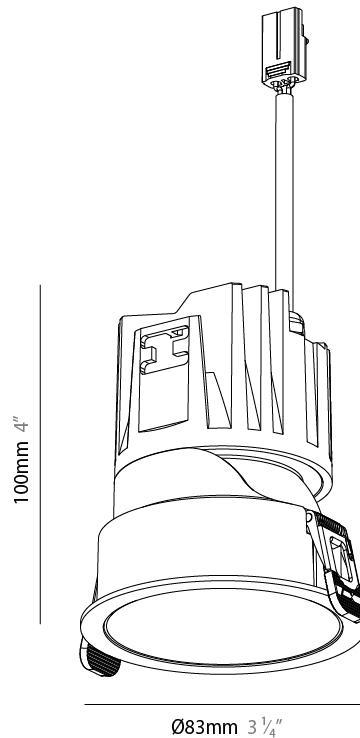

GENERAL

Series: Bioniq Evo
Partner: Prolicht
Division: Architectural
Installation: Recessed
Product Type: Downlight
Mounting Location: Ceiling
Light Distribution: Adjustable / Direct

PHYSICAL

Aperture Sizes - Downlights: 3"
Shape: Round
Diameter (mm): 83
Diameter (in): 3 1/4
Height (mm): 100
Depth (mm): 105
Height (in): 4
Depth (in): 4 1/8
Ceiling Thickness (mm): 2 - 20
Ceiling Thickness (in): 1/16 - 13/16
Weight (kg): 0.3
Fixture Finish: [BLK](#) / [WHI](#) / [ARB](#) / [CHR](#)
Holder Finish: [WHI](#) / [BLK](#)
Fixture Material: Extruded Aluminum
Cut-out Measurements: Ø 75mm/2 15/16"

ELECTRICAL

Lamp Type: LED (Zhaga Standard)
Input Wattage (W): 13
Total Output Wattage (W): 11.8
Dimming: Non-dimming / DALI Dimming / MATTER Dimming
Driver Included: No
Driver Location: Remote
Driver Type: Constant Current - Universal
Driver Class: Class 2
Constant Current (MA): 250mA
Upon Request: 0-10V Dimming / Phase Dimming

LED

Color Temperature (°K): [2400](#) / [2700](#) / [3000](#) / [3500](#) / [4000](#)
Max. Delivered Lumen (lm): Max 698
Nominal Lumen (lm): Max 1231
CRI: >90 CRI
Efficiency (%): 81.9%
Lamp Life (hrs): 50000

OPTICAL

Beam Angle: 10
Adjustability: Rotational 350° / Tilt 30°

RATINGS AND CERTIFICATIONS

Certified By: Certified for North American Standards
IP rating: IP65
Glare Rating: ≤ 10

PROJECT _____
TYPE _____
SPECIFIER _____
QUANTITY _____
DATE _____