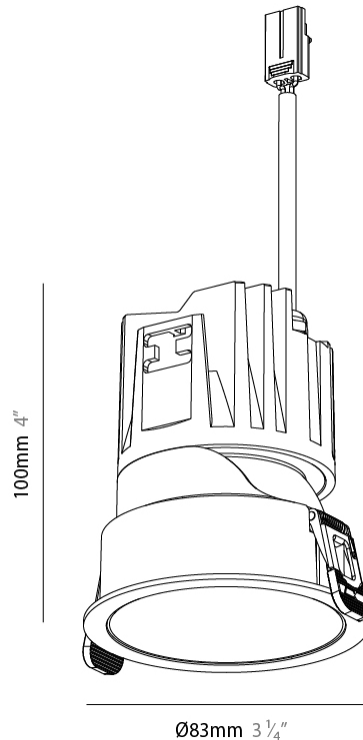

GENERAL

Series: Bioniq Evo
Partner: Prolicht
Division: Architectural
Installation: Recessed
Product Type: Downlight
Mounting Location: Ceiling
Light Distribution: Adjustable / Direct

PHYSICAL

Aperture Sizes - Downlights: 3"
Shape: Round
Diameter (mm): 83
Diameter (in): 3 ¼
Height (mm): 100
Depth (mm): 105
Height (in): 4
Depth (in): 4 ⅛
Ceiling Thickness (mm): 2 - 20
Ceiling Thickness (in): 1/16 - 13/16
Weight (kg): 0.3
Fixture Finish: SSR / BKV / CWI / CRY / HAB / UFT / ITA / RUA / FTG / MYG / LOD / PUS / FRO / FUP / KIA / POP / BLS / SPG / MEY / GOH / CHC / COM / ABZ / JAG / OBR / MOS / ROR
Fixture Material: Extruded Aluminum
Cut-out Measurements: Ø. 75mm/2 15/16"

ELECTRICAL

Lamp Type: LED (Zhaga Standard)
Input Wattage (W): 12.8
Total Output Wattage (W): 11.8
Dimming: Non-dimming / DALI Dimming / MATTER Dimming
Driver Included: No
Driver Location: Remote
Driver Type: Constant Current - Universal
Driver Class: Class 2
Constant Current (MA): 350mA
Upon Request: 0-10V Dimming / Phase Dimming

LED

Color Temperature (°K): 2400 / 2700 / 3000 / 3500 / 4000
Max. Delivered Lumen (lm): Max 1502
Nominal Lumen (lm): 2006
CRI: >90 CRI
Efficiency (%): 81.9%
Lamp Life (hrs): 50000

OPTICAL

Beam Angle: 24 / 32 / 42
Adjustability: Rotational 350° / Tilt 30°

RATINGS AND CERTIFICATIONS

Certified By: Certified for North American Standards
IP rating: IP65
Glare Rating: ≤ 10