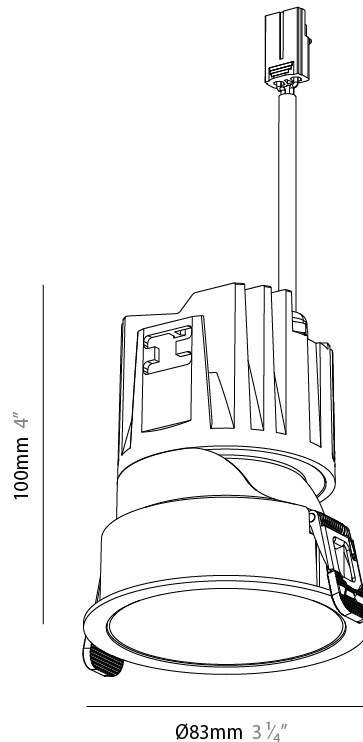

GENERAL

Series: Bioniq Evo
Partner: Prolicht
Division: Architectural
Installation: Recessed
Product Type: Downlight
Mounting Location: Ceiling
Light Distribution: Adjustable / Direct

PHYSICAL

Aperture Sizes - Downlights: 3"
Shape: Round
Diameter (mm): 83
Diameter (in): 3 1/4
Height (mm): 100
Depth (mm): 105
Height (in): 4
Depth (in): 4 1/8
Ceiling Thickness (mm): 2 - 20
Ceiling Thickness (in): 1/16 - 13/16
Weight (kg): 0.3
Fixture Finish: SSR / BKV / CWI / CRY / HAB / UFT / ITA / RUA / FTG / MYG / LOD / PUS / FRO / FUP / KIA / POP / BLS / SPG / MEY / GOH / CHC / COM / ABZ / JAG / OBR / MOS / ROR
Fixture Material: Extruded Aluminum
Cut-out Measurements: Ø 75mm/2 15/16"

ELECTRICAL

Lamp Type: LED (Zhaga Standard)
Input Wattage (W): 12.3
Dimming: Non-dimming / DALI Dimming / MATTER Dimming
Driver Included: No
Driver Location: Remote
Driver Type: Constant Current - Universal
Driver Class: Class 2
Constant Current (MA): 350mA
Upon Request: 0-10V Dimming / Phase Dimming

LED

Color Temperature (°K): 2700-6500 Tunable White
Max. Delivered Lumen (lm): Max 1119
Nominal Lumen (lm): Max 1495
CRI: >90 CRI
Efficiency (%): 90.8
Lamp Life (hrs): 50000

OPTICAL

Beam Angle: 24 / 32 / 42
Adjustability: Rotational 350° / Tilt 30°

RATINGS AND CERTIFICATIONS

Certified By: Certified for North American Standards
IP rating: IP65
Glare Rating: ≤ 10

PROJECT	
TYPE	
SPECIFIER	
QUANTITY	
DATE