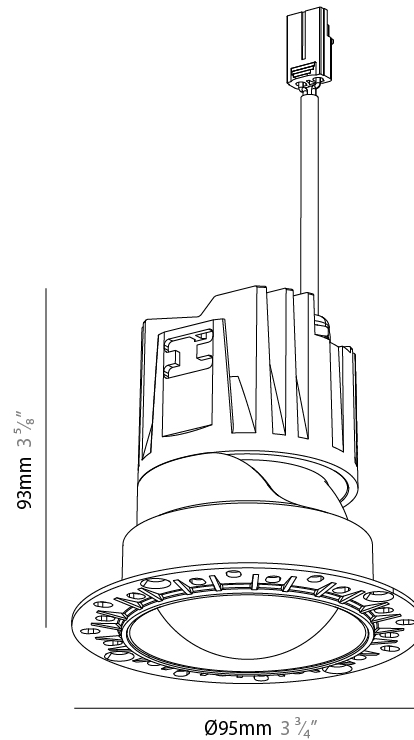

GENERAL

Series: Bioniq Evo
Partner: Prolicht
Division: Architectural
Installation: Trimless
Product Type: Downlight
Mounting Location: Ceiling
Light Distribution: Adjustable / Direct

PHYSICAL

Aperture Sizes - Downlights: 3"
Shape: Round
Diameter (mm): 67
Diameter (in): 2 5/8
Height (mm): 95
Depth (mm): 105
Height (in): 3 3/4
Depth (in): 4 1/8
Ceiling Thickness (mm): 10 - 50
Ceiling Thickness (in): 3/8 - 1 15/16
Weight (kg): 0.3
Fixture Finish: SSR / BKV / CWI / CRY / HAB / UFT / ITA / RUA / FTG / MYG / LOD / PUS / FRO / FUP / KIA / POP / BLS / SPG / MEY / GOH / CHC / COM / ABZ / JAG / OBR / MOS / ROR
Fixture Material: Extruded Aluminum
Cut-out Measurements: Ø 75mm/2 15/16"

ELECTRICAL

Lamp Type: LED (Zhaga Standard)
Input Wattage (W): 12.8
Total Output Wattage (W): 11.8
Dimming: Non-dimming / DALI Dimming / MATTER Dimming
Driver Included: No
Driver Location: Remote
Driver Type: Constant Current - Universal
Driver Class: Class 2
Constant Current (MA): 350mA
Upon Request: 0-10V Dimming / Phase Dimming

LED

Color Temperature (°K): 2400 / 2700 / 3000 / 3500 / 4000
Max. Delivered Lumen (lm): Max 604
Nominal Lumen (lm): Max 1065
CRI: >90 CRI
Efficiency (%): 47
Lamp Life (hrs): 50000

OPTICAL

Beam Angle: 10
Adjustability: Rotational 350° / Tilt 30°

RATINGS AND CERTIFICATIONS

Certified By: Certified for North American Standards
IP rating: IP65
Glare Rating: ≤ 10

PROJECT	
TYPE	
SPECIFIER	
QUANTITY	
DATE