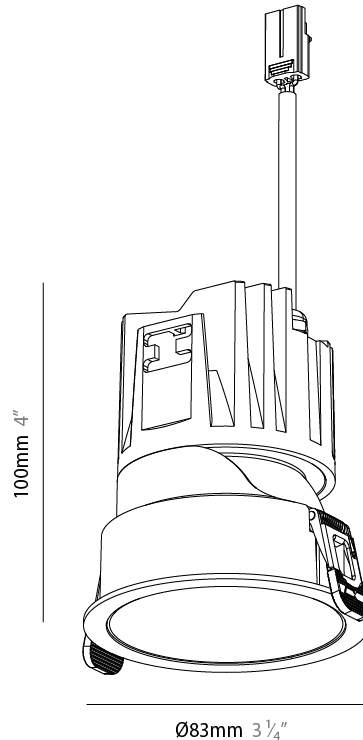

GENERAL

Series: Bioniq Evo
Partner: Prolicht
Division: Architectural
Installation: Recessed
Product Type: Downlight
Mounting Location: Ceiling
Light Distribution: Adjustable / Direct

PHYSICAL

Aperture Sizes - Downlights: 3"
Shape: Round
Diameter (mm): 83
Diameter (in): 3 1/4
Height (mm): 100
Depth (mm): 105
Height (in): 4
Depth (in): 4 1/8
Ceiling Thickness (mm): 2 - 20
Ceiling Thickness (in): 1/16 - 13/16
Weight (kg): 0.3
Fixture Finish: [BLK](#) / [WHI](#) / [ARB](#) / [CHR](#)
Holder Finish: [WHI](#) / [BLK](#)
Fixture Material: Extruded Aluminum
Cut-out Measurements: Ø 75mm/2 15/16"

ELECTRICAL

Lamp Type: LED (Zhaga Standard)
Input Wattage (W): 12.8
Total Output Wattage (W): 11.8
Dimming: Non-dimming / DALI Dimming / MATTER Dimming
Driver Included: No
Driver Location: Remote
Driver Type: Constant Current - Universal
Driver Class: Class 2
Constant Current (MA): 350mA
Upon Request: 0-10V Dimming / Phase Dimming

LED

Color Temperature (°K): [2400](#) / [2700](#) / [3000](#) / [3500](#) / [4000](#)
Max. Delivered Lumen (lm): Max 1502
Nominal Lumen (lm): 2006
CRI: >90 CRI
Efficiency (%): 81.9%
Lamp Life (hrs): 50000

OPTICAL

Beam Angle: [24](#) / [32](#) / [42](#)
Adjustability: Rotational 350° / Tilt 30°

RATINGS AND CERTIFICATIONS

Certified By: Certified for North American Standards
IP rating: IP65
Glare Rating: ≤ 10

PROJECT	_____
TYPE	_____
SPECIFIER	_____
QUANTITY	_____
DATE	_____