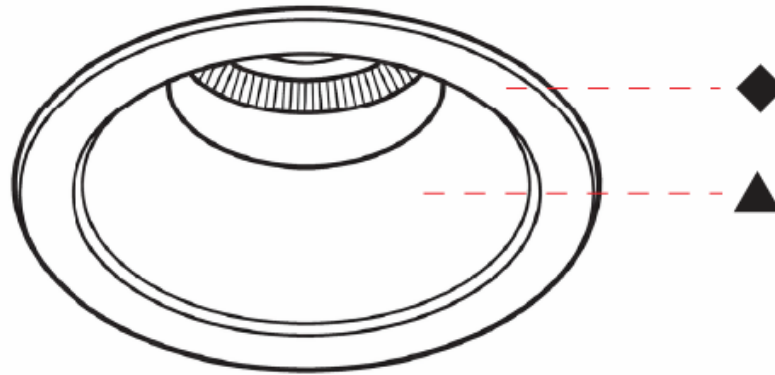

A350194-

PROJECT

TYPE

SPECIFIER

QUANTITY

DATE