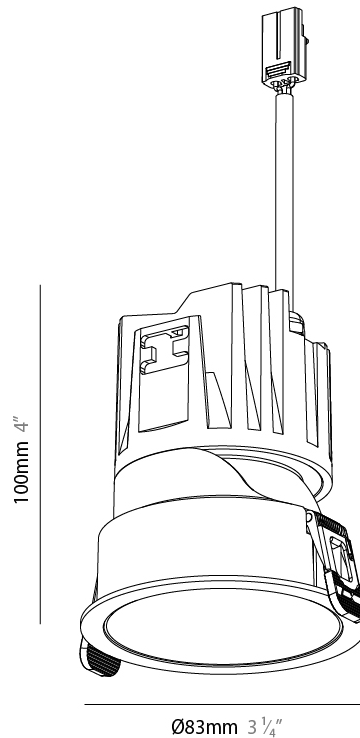

GENERAL

Series: Bioniq Evo
Partner: Prolicht
Division: Architectural
Installation: Recessed
Product Type: Downlight
Mounting Location: Ceiling
Light Distribution: Adjustable / Direct

PHYSICAL

Aperture Sizes - Downlights: 3"
Shape: Round
Diameter (mm): 83
Diameter (in): 3 1/4
Height (mm): 100
Depth (mm): 105
Height (in): 4
Depth (in): 4 1/8
Ceiling Thickness (mm): 2 - 20
Ceiling Thickness (in): 1/16 - 13/16
Weight (kg): 0.3
Fixture Finish: SSR / BKV / CWI / CRY / HAB / UFT / ITA / RUA / FTG / MYG / LOD / PUS / FRO / FUP / KIA / POP / BLS / SPG / MEY / GOH / CHC / COM / ABZ / JAG / OBR / MOS / ROR
Fixture Material: Extruded Aluminum
Cut-out Measurements: Ø 75mm/2 15/16"

ELECTRICAL

Lamp Type: LED (Zhaga Standard)
Input Wattage (W): 13
Total Output Wattage (W): 11.8
Dimming: Non-dimming / DALI Dimming / MATTER Dimming
Driver Included: No
Driver Location: Remote
Driver Type: Constant Current - Universal
Driver Class: Class 2
Constant Current (MA): 250mA
Upon Request: 0-10V Dimming / Phase Dimming

LED

Color Temperature (°K): 2400 / 2700 / 3000 / 3500 / 4000
Max. Delivered Lumen (lm): Max 698
Nominal Lumen (lm): Max 1231
CRI: >90 CRI
Efficiency (%): 81.9%
Lamp Life (hrs): 50000

OPTICAL

Beam Angle: 10
Adjustability: Rotational 350° / Tilt 30°

RATINGS AND CERTIFICATIONS

Certified By: Certified for North American Standards
IP rating: IP65
Glare Rating: ≤ 10