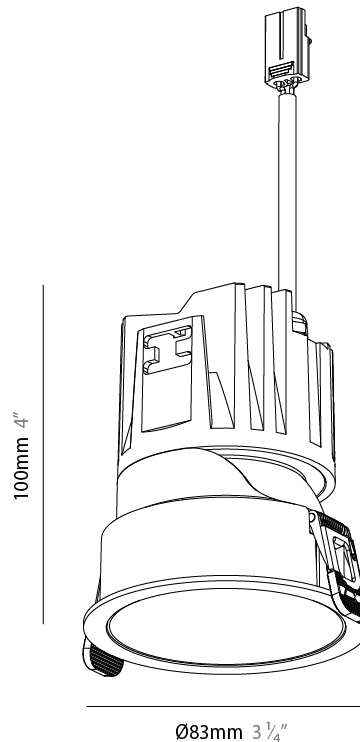

GENERAL

Series: Bioniq Evo
Partner: Prolicht
Division: Architectural
Installation: Recessed
Product Type: Downlight
Mounting Location: Ceiling
Light Distribution: Adjustable / Direct

PHYSICAL

Aperture Sizes - Downlights: 3"
Shape: Round
Diameter (mm): 83
Diameter (in): 3 1/4
Height (mm): 100
Depth (mm): 105
Height (in): 4
Depth (in): 4 1/8
Ceiling Thickness (mm): 2 - 20
Ceiling Thickness (in): 1/16 - 13/16
Weight (kg): 0.3
Fixture Finish: [BLK](#) / [WHI](#) / [ARB](#) / [CHR](#)
Holder Finish: [WHI](#) / [BLK](#)
Fixture Material: Extruded Aluminum
Cut-out Measurements: Ø 75mm/2 15/16"

ELECTRICAL

Lamp Type: LED (Zhaga Standard)
Input Wattage (W): 12.3
Total Output Wattage (W): 10.9
Dimming: Non-dimming / DALI Dimming / MATTER Dimming
Driver Included: No
Driver Location: Remote
Driver Type: Constant Current - Universal
Driver Class: Class 2
Constant Current (MA): 350mA
Upon Request: 0-10V Dimming / Phase Dimming

LED

Color Temperature (°K): 2700-6500 Tunable White
Max. Delivered Lumen (lm): Max 1119
Nominal Lumen (lm): Max 1495
CRI: >90 CRI
Efficiency (%): 81.9%
Lamp Life (hrs): 50000

OPTICAL

Beam Angle: [24](#) / [32](#) / [42](#)
Adjustability: Rotational 350° / Tilt 30°

RATINGS AND CERTIFICATIONS

Certified By: Certified for North American Standards
IP rating: IP65
Glare Rating: ≤ 10

PROJECT	_____
TYPE	_____
SPECIFIER	_____
QUANTITY	_____
DATE	_____